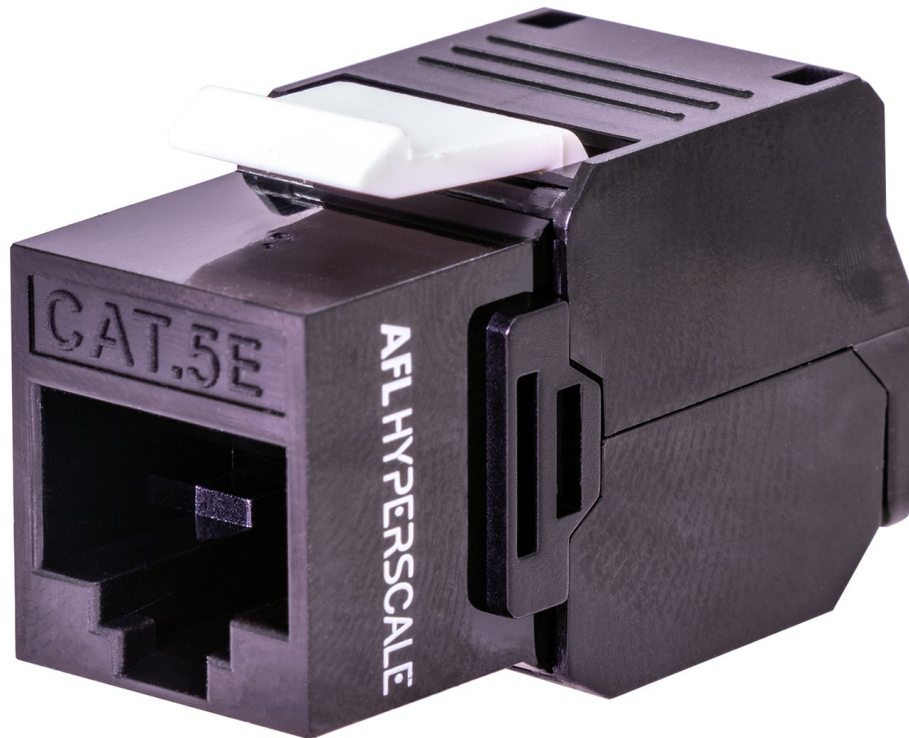

## CAT5E UTP Keystone Jack Tool free

## Description

Category 5e tool free RJ45 keystone jacks exceed the transmission line performance requirements of IEC and TIA for CLASS D/Category 5e systems. The products have been designed for mechanical and electrical reliability, using quality materials, to deliver a jack solution that minimizes the time required by the installer to complete each termination.

## Features and Benefits

- Screened and unscreened versions available
- Colour coded stuffer-cap for easy cable lacing
- Fits all keystone face plates and floor boxes
- Suitable for modular patch panel installation
- Repeatable tool-free terminations
- Integral cable strain relief
- Keyed stuffer-cap for reliable termination
- Low insertion force 'clam action' assists tool free termination (LSA & 110 punch-down tools can also be used to effect termination)

## Specifications

- Jack contacts: 750 plug insertion cycles minimum
- Wiring block: 250 termination cycles minimum
- 30µm gold plated Contact pin
- Terminates 22AWG to 26AWG cables
- Electrically compliant beyond 100MHz
- Supports TIA 568 A & B wiring configurations
- REACH / SvHC compliant regulation (EC) No. 1907/2006
- IEC 60603-7-Pt 2 (unscreened) compliant
- ISO/IEC 11801 (2nd Edition):2010 compliant
- Class D/category 5e standards compliant