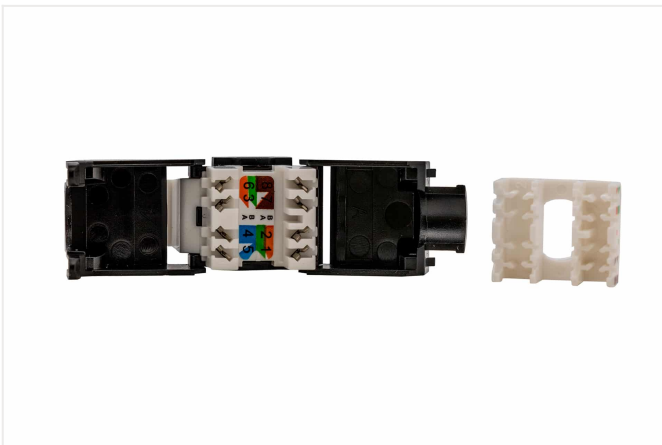

- 1000BASE-T (Gigabit Ethernet)

Specifications

- Jack contacts: 750 plug insertion cycles minimum
- Wiring block: 250 termination cycles minimum
- 30µm gold plated Contact pin
- Terminates 22AWG to 26AWG cables
- Electrically compliant beyond 100MHz
- Supports TIA 568 A & B wiring configurations
- REACH / SvHC compliant regulation (EC) No. 1907/2006
- IEC 60603-7-Pt 2 (unscreened) compliant
- ISO/IEC 11801 (2nd Edition):2010 compliant
- Class D/category 5e standards compliant

Ordering Information

DESCRIPTION	PART NO.
AFL Hyperscale® CAT5E UTP Keystone Jack Tool free White 30µm gold plated	UCT213211
AFL Hyperscale® CAT5E UTP Keystone Jack Tool free Black 30µm gold plated	UCT213221

*Note: If the part number you previously had is not shown please contact the customer service team.

Additional Images