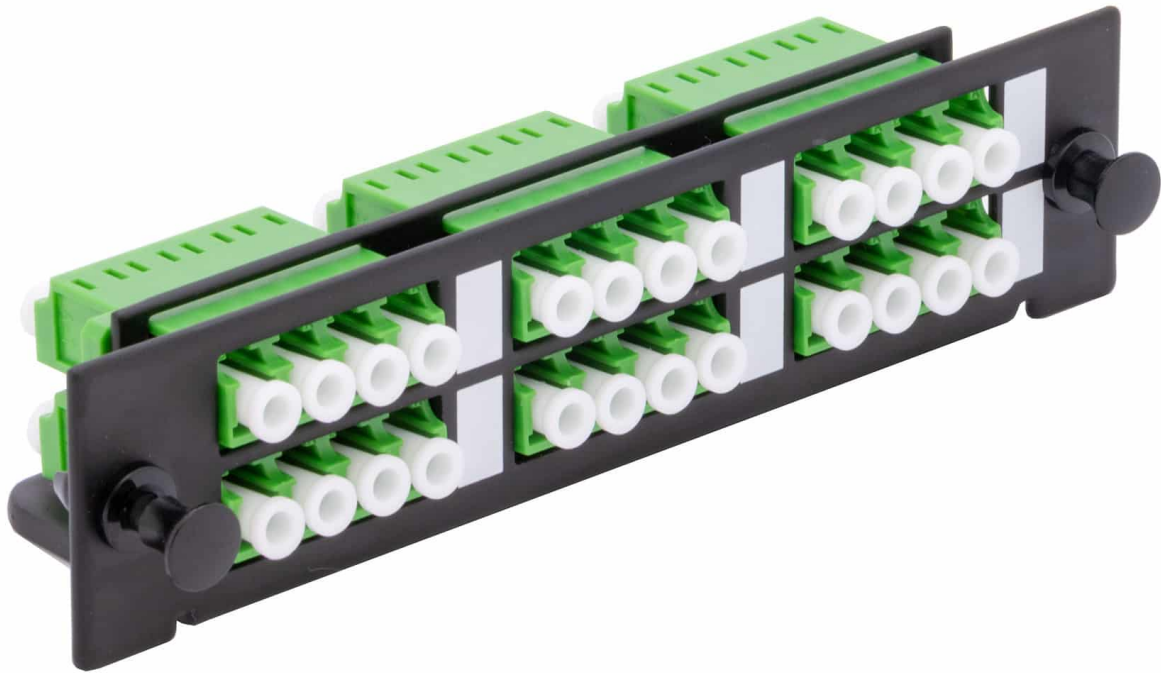

L-Series Adapter Plate

Description

The versatile L-Series Adapter Plate can be used in the complete range of L-Series housings, panels, and wall boxes and forms the heart of the solution. The plates are interchangeable allowing support for legacy connections using older connector types whilst supporting migration to small form factor connectors (such as LC) within the same housing. A wide range of connectivity types offers a flexible solution to the user and are easily changed using snap pin mountings. The L-Series Adapter Plate has many applications including data centers, telecommunication networks, security networks, demarcation points, and more.

The AFL Hyperscale L-Series is compatible with the industry-standard LGX format.

Features and Benefits

- For use in all compatible L-Series housings, panels, and wall boxes
- Interchangeable for a wide range of products
- Ranges from low- to high-density fiber counts
- Supplied with adapters pre-loaded
- Suitable for SC, LC, ST, FC & E2000 adapters
- Easy to install with either fastening pips or screw-in
- Robust steel design

Applications

- Data center infrastructure
- Storage Area Networks (SANs)
- Fiber channel

Specifications

Technical Specification	
Height	30mm
Width	31mm
Length	129mm
Net weight	100g
Packed weight	150g
Packaged dimensions	60mm (H) X 45mm (W) X 140mm (L)
Material sheet	Steel
Material thickness	1.2mm
Color	Black
Material coating	Electro Static Powder Coating
Operating temperature	-40°C to + 60°C
Materials compliant to	RoHS, Reach, SVHC
Designed in accordance with	TIA/EIA 568.C, ISO/IEC 11801, EN 50173, IEC 60304, IEC 61754, EN 297-1