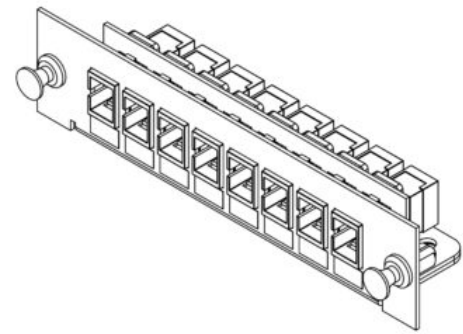

Isometric View