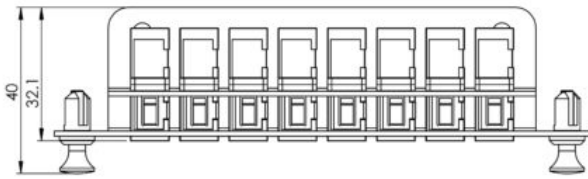

The AFL Hyperscale L-Series is compatible with the industry-standard LGX format.

Features and Benefits

- For use in all compatible L-Series housings, panels, and wall boxes
- Interchangeable for a wide range of products
- Ranges from low- to high-density fiber counts
- Supplied with adapters pre-loaded
- Suitable for SC, LC, ST, FC & E2000 adapters
- Easy to install with either fastening pips or screw-in
- Robust steel design

Applications

- Data center infrastructure
- Storage Area Networks (SANs)
- Fiber channel

Specifications

Technical Specification	
Height	30mm
Width	31mm
Length	129mm
Net weight	100g
Packed weight	150g
Packaged dimensions	60mm (H) X 45mm (W) X 140mm (L)
Material sheet	Steel
Material thickness	1.2mm
Color	Black
Material coating	Electro Static Powder Coating
Operating temperature	-40°C to + 60°C
Materials compliant to	RoHS, Reach, SVHC
Designed in accordance with	TIA/EIA 568.C, ISO/IEC 11801, EN 50173, IEC 60304, IEC 61754, EN 297-1

Technical Drawing

Isometric View

Ordering Information

Code	Fiber Type		Code	Fiber Count		Code	Connector Count		End A	
F	S	SM UPC Adapters	LA	08	8F (SC/FC/ST)	BX	AX	LC	-01AD	L01 - 8 Port (SC Simplex / LC Duplex)
	M	MM Adapters		12	12F (LC/SC)		BX	LCA	-02AD	L02 - 8 Port (FC/ST)
	Q	MM Aqua adapters		16	16F (LC Only)		DX	SC	-03AD	L03 - 6 Port (SC Duplex / LC Quad)
				24	24F (LC Only)		EX	SCA	-04YY	L04 - Blank Plate
				96	96F (MPO Only)		HX	FC	-06AD	L06 - 8 Port (MPO)
				XX	Blank Plate		JX	FCA	-07AD	L07 - 6 Port (SC Simplex / LC Duplex)
							KX	ST		
							LX	E2		
							MX	E2A		
							FX	MTRJ		
							UX	MPO		