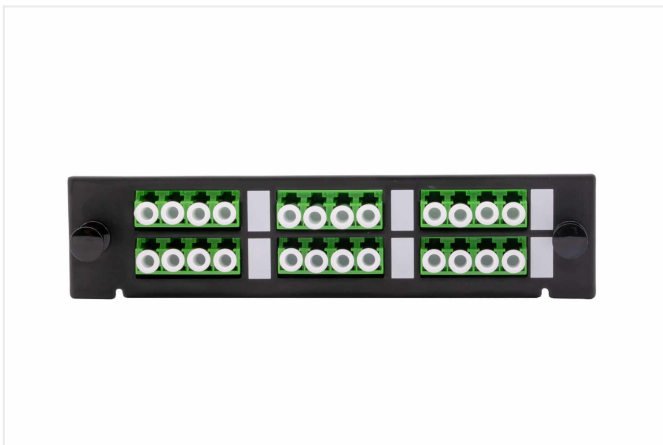

L01 - 8 x LC Duplex Multimode: L01LCM08 Adapter: LCDPXBEIGE Single-mode: L01LCS08 Adapter: LCDPXBLUE APC Single-mode: L01LCA08 Adapter: LCAPCUGREEN	L01 - 8 x SC Simplex Multimode: L01SCM08 Adapter: SCUSPHRBEIGE Single-mode: L01SCS08 Adapter: SCUSZR02 APC Single-mode: L01SCA08 Adapter: SCAPCUSGREEN	L01 - 8 x E2000 Multimode: L01E2M08 Adapter: E2UBEIGE Single-mode: L01E2S08 Adapter: E2UBLUE APC Single-mode: L01E2A08 Adapter: E2APCUSGREEN	L01 - 8 x MTRJ L01MTM08 Adapter: MTRJUNITER
L02 - 8 x FC Multimode: L02FCM08 Adapter: FCUZR02-D Single-mode: L02FCS08 Adapter: FCUPHBR-D APC Single-mode: L02FCA08 Adapter: FCAPCUZR02-D	L02 - 8 x ST Multimode: L02STM08 Adapter: STUPHBR Single-mode: L02STS08 Adapter: STUZR02	L03 - 6 x SC Duplex Multimode: L03SCM06 Adapter: SCUDPHBRBEIGE Single-mode: L03SCS06 Adapter: SCUZDR02BLUE APC Single-mode: L03SCA06 Adapter: SCAPCUSGREEN	L03 - 6 x LC QUAD Multimode: L03LQM06IAQ Single-mode: L03LQS06 APC Single-mode: L03LQA06
Blank Plate L04	L06 - 8 x MTP L06MPO08		

To order the front plate in gray, please add /G on the end of the part numbers listed above. Example: L01E2A08/G

Regional Availability

USA

+1-866-814-8615
usasales@afllhyperscale.com

EMEA

+44 1908 441 144
emeasales@afllhyperscale.com

INDIA

+91 80 46874687
indiasales@afllhyperscale.com

APAC

(excluding India)
+86 755 2561 3694
apacsales@afllhyperscale.com

Additional Images